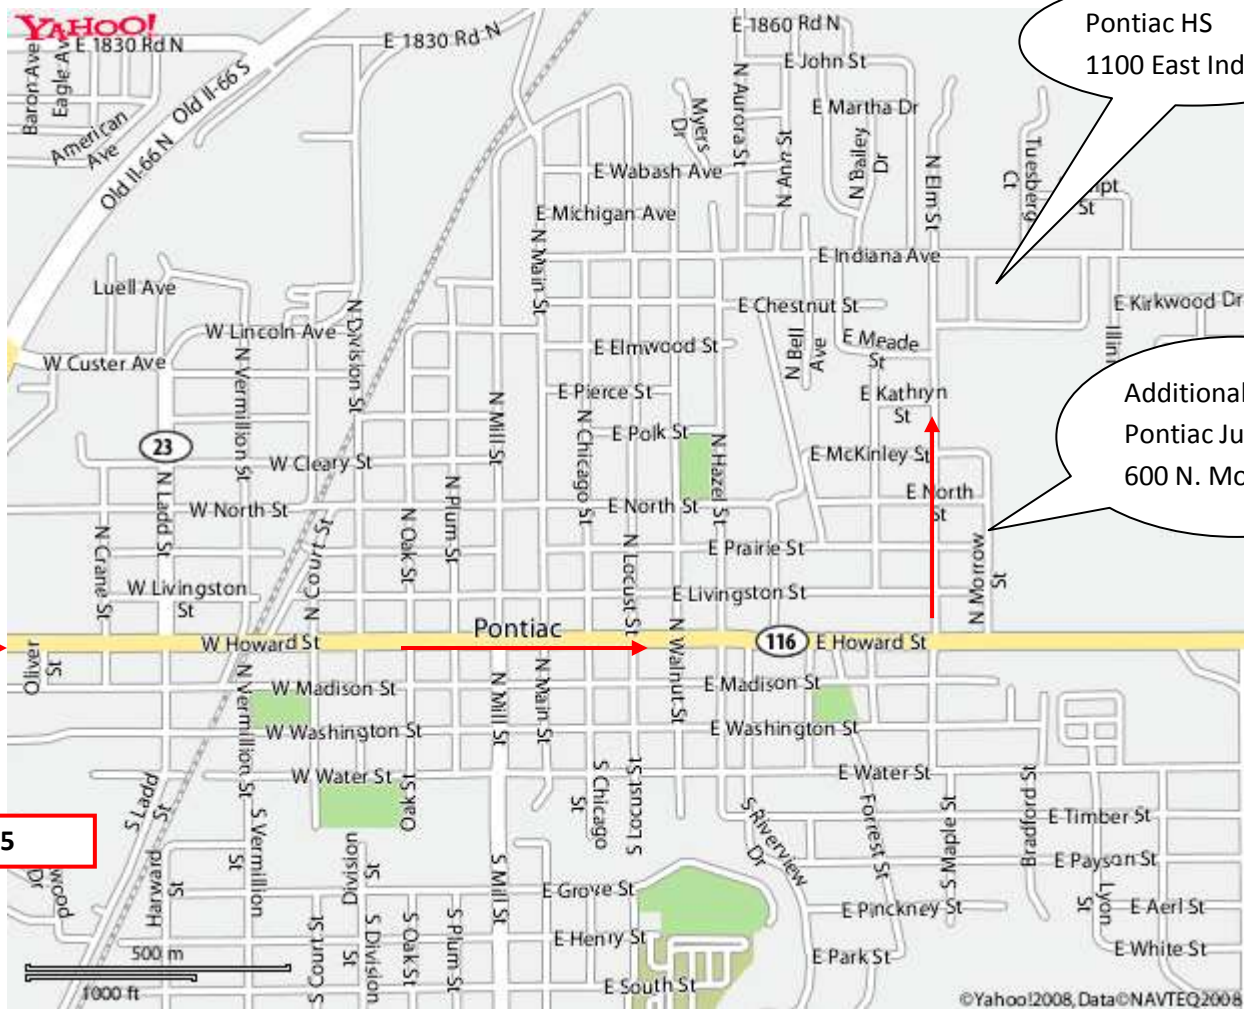

## Directions to Pontiac High School

From Washington

East on US 24 to I-55

North on I-55 to Pontiac, Rt 116, Exit 197

East on Rt 116 into Pontiac. When in Pontiac, Rt. 116 will turn northbound for a few blocks.

Rt 116 then turns eastbound as Howard Street.

Finally, north on Elm Street to Pontiac High School.

See map above for local directions.

According to the Pontiac HS web site, parking is also available at Pontiac Junior HS